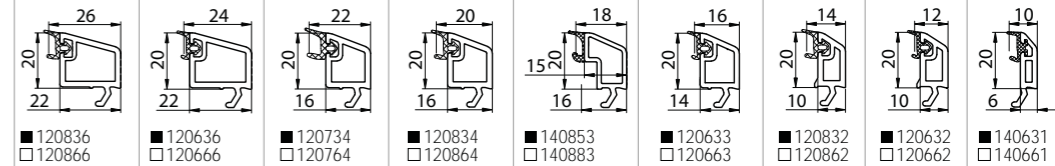

GLASLATTEN

a	Systeme	c	d - glas dikte								
55 mm	Ideal 4000, Ideal 5000, HST 70	4 mm	24-25 mm	26-27 mm	28-29 mm	30-31 mm	32-33 mm	34-35 mm	36-37 mm	38-39 mm	40-41 mm
65 mm	Ideal 7000, Ideal 8000, HST 85	4 mm	34-35 mm	36-37 mm	38-39 mm	40-41 mm	42-43 mm	44-45 mm	46-47 mm	48-49 mm	50-51 mm
32 mm	Sliding windows	3 mm	-	3-5 mm	6-7 mm	8-9 mm	10-11 mm	12-13 mm	14-15 mm	16-17 mm	18-19 mm
47 mm	Multi-slide	3 mm	16-17 mm	18-19 mm	20-21 mm	22-23 mm	24-25 mm	26-27 mm	28-29 mm	30-31 mm	32-33 mm
b			26 mm	24 mm	22 mm	20 mm	18 mm	16 mm	14 mm	12 mm	10 mm

Classic-line