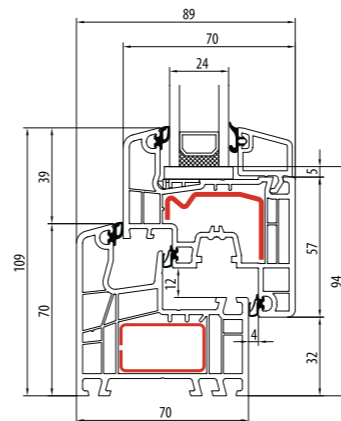

Ideal 5000 SLIM Classic-line

Ideal 5000 SLIM Round-line