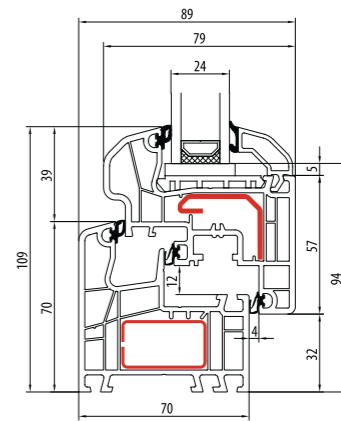

Ideal 5000 SLIM Classic-line

Ideal 5000 SLIM Round-line