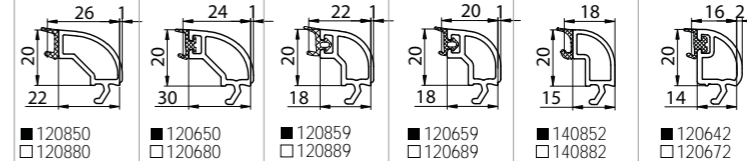

Round-line