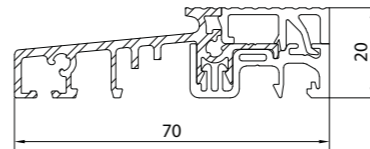

ID4000/ID5000 dorpel

- Geïsoleerde dorpel
- Toepassing:
  - Ideal 4000
  - Ideal 5000
  - Ideal 4000 - Blockprofiel NL (vleugel naar binnen draaiend)