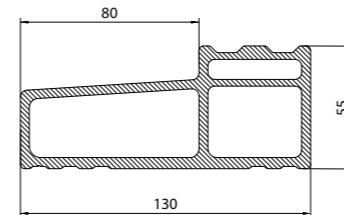

BUVA IsoStone PG0500 dorpel

- Bestemd voor de Nederlandse markt
- Toepassing:
  - Ideal 4000 - Blockprofiel NL (vleugel naar binnen draaiend)