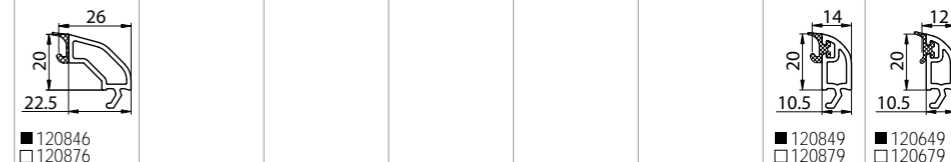

GLASLATTEN

a	Systeme	c	d - glas dikte						
55 mm	Ideal 4000, Ideal 5000, HST 70	4 mm	10-11 mm	12-13 mm	14-15 mm	16-17 mm	18-19 mm	20-21 mm	22-23 mm
65 mm	Ideal 7000, Ideal 8000, HST 85	4 mm	20-21 mm	22-23 mm	24-25 mm	26-27 mm	28-29 mm	30-31 mm	32-33 mm
32 mm	Sliding windows	3 mm	-	-	-	-	-	-	-
47 mm	Multi-slide	3 mm	-	4-5 mm	6-7 mm	8-9 mm	10-11 mm	12-13 mm	14-15 mm
b			40 mm	38 mm	36 mm	34 mm	32 mm	30 mm	28 mm

Classic-line

$$b = a - c - d - 1$$

GLASLATTEN

a	Systeme	c	d - glas dikte								
55 mm	Ideal 4000, Ideal 5000, HST 70	4 mm	24-25 mm	26-27 mm	28-29 mm	30-31 mm	32-33 mm	34-35 mm	36-37 mm	38-39 mm	40-41 mm
65 mm	Ideal 7000, Ideal 8000, HST 85	4 mm	34-35 mm	36-37 mm	38-39 mm	40-41 mm	42-43 mm	44-45 mm	46-47 mm	48-49 mm	50-51 mm
32 mm	Sliding windows	3 mm	-	3-5 mm	6-7 mm	8-9 mm	10-11 mm	12-13 mm	14-15 mm	16-17 mm	18-19 mm
47 mm	Multi-slide	3 mm	16-17 mm	18-19 mm	20-21 mm	22-23 mm	24-25 mm	26-27 mm	28-29 mm	30-31 mm	32-33 mm
b			26 mm	24 mm	22 mm	20 mm	18 mm	16 mm	14 mm	12 mm	10 mm

Classic-line

Round-line

Soft-line