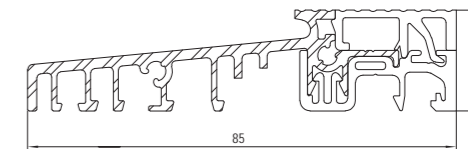

DORPELS

Aluminium dorpel met warmte-isolatie

- Bestemd voor de Nederlandse markt
- Toepassing:
  - Ideal 4000 - Blockprofiel NL (vleugel naar buiten draaiend)
  - Ideal 4000 NEW (vleugel naar buiten of naar binnen draaiend)
  - Ideal 7000 NEW (vleugel naar buiten of naar binnen draaiend)
  - Ideal 8000 (vleugel naar buiten of naar binnen draaiend)