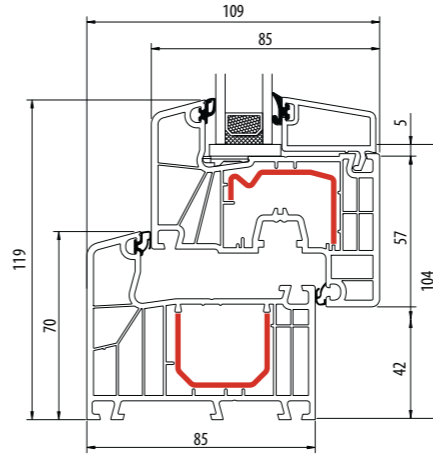

Ideal 5000 SLIM Round-line

IDEAL 5000 RENO

1,2	3	5	70	65
Uf [w/m²K]	afdichtingen	kamers	inbouwdiepte [mm]	fin [mm]

Ideal 5000 reno 65 Classic-line

Ideal 5000 reno 65 Round-line

Ideal 7000 NEW Classic-line

IDEAL 7000 NEW