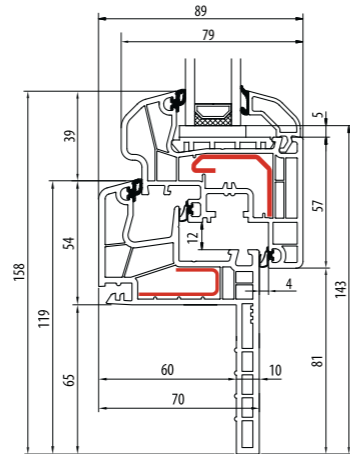

Ideal 5000 SLIM Round-line

IDEAL 5000 RENO

1,2	3	5	70	65
Uf [w/m²K]	afdichtingen	kamers	inbouwdiepte [mm]	fin [mm]

Ideal 5000 reno 65 Classic-line

Ideal 5000 reno 65 Round-line

Ideal 7000 NEW Classic-line

IDEAL 7000 NEW