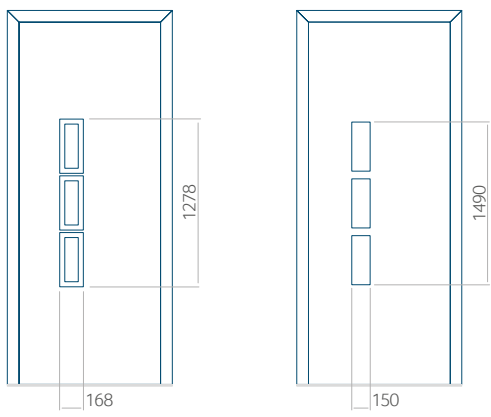

28 Paneelmodel

PVC	ALU	WOOD
●	●	●

Kleuren

AP/SAL	RAL	TEKNOS/RAL
●	●	●

Vulling

HPL	ALU	WOOD
●	●	●

INOX-versiering

PVC	ALU	WOOD
●	●	●

Minimale paneelafmetingen

PVC	ALU	WOOD
600x1650	600x1650	340x1400