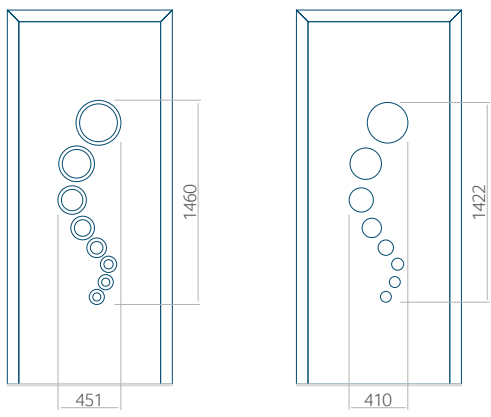

12 Paneelmodel

PVC	ALU	WOOD
●	●	●

Kleuren

AP/SAL	RAL	TEKNOS/RAL
●	●	●

Vulling

HPL	ALU	WOOD
●	●	●

INOX-versiering

PVC	ALU	WOOD
●	●	○

Minimale paneelafmetingen

PVC	ALU	WOOD
600x1650	600x1650	340x1400