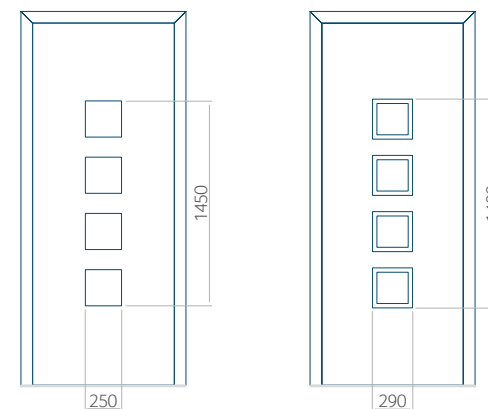

25 Paneelmodel

PVC	ALU	WOOD
☒	☒	☒

Kleuren

AP/SAL	RAL	TEKNOS/RAL
☒	☒	☒

Vulling

HPL	ALU	WOOD
☒	☒	☒

INOX-versiering

PVC	ALU	WOOD
☒	☒	☒

Minimale paneelafmetingen

PVC	ALU	WOOD
600x1650	600x1650	340x1400

Maximale paneelafmetingen

PVC	ALU	WOOD
900x2100	1100x2300	840x2240

Wij bieden panelen met twee soorten vulling aan: of uit poliurethaan schuim en multiplex (de PLUS-vulling) of uit geëxtrudeerd polystyreen (XPS) (de Classic-vulling).

Onafhankelijk daarvan zijn de panelen verkrijgbaar in dikten van 24, 36 of 48 mm. De buitenkant van onze panelen maken wij of uit HPL-platen, uit PVC en aluminium of uit aluminium platen, naar gelang de wensen van de klant en de technische vereisten. HPL-platen worden beplakt met folie, aluminium platen worden gepoedercoat. Houten deurpanelen zijn verkrijgbaar met dikten van 24, 36 of 46 mm.